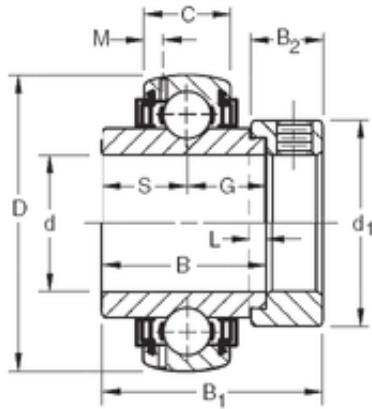

NTN BEARING-SUDAMERICANA, S.A.

68,2625 mm x 150 mm x 68,26 mm TIMKEN GN211KLLB Insert Bearings Spherical OD

Bearing No. GN211KLLB

Size	68.2625x150x68.26 mm
Bore Diameter	68,2625 mm
Outer Diameter	150 mm
Width	68,26 mm
d	68,2625 mm
D	150 mm
B	68,26 mm
C	37 mm
d1	101,6 mm
B1	88,9 mm
B2	26,99 mm
G	34,13 mm
L	6,4 mm
M	6,73 mm
S	34,13 mm
Weight	4,512 Kg
Basic dynamic load rating (C)	116 kN

GN211KLLB Bearing 2D drawings and 3D CAD models