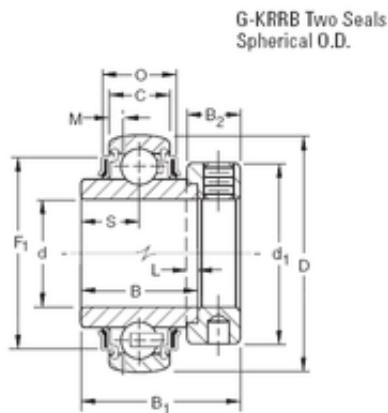

## 17,4625 mm x 40 mm x 27,78 mm TIMKEN G1011KRRB Insert Bearings Spherical OD

Bearing No. G1011KRRB

Size	17.4625x40x27.78 mm
Bore Diameter	17,4625 mm
Outer Diameter	40 mm
Width	27,78 mm
d	17,4625 mm
D	40 mm
B	27,78 mm
C	12 mm
P	16,56 mm
O	34,01 mm
d1	28,6 mm
B1	2,72 mm
B2	13,5 mm
L	4 mm
S	13,9 mm
F1	37,3 mm
Weight	0,118 Kg
Basic dynamic load rating (C)	10,7 kN

G1011KRRB Bearing 2D drawings and 3D CAD models